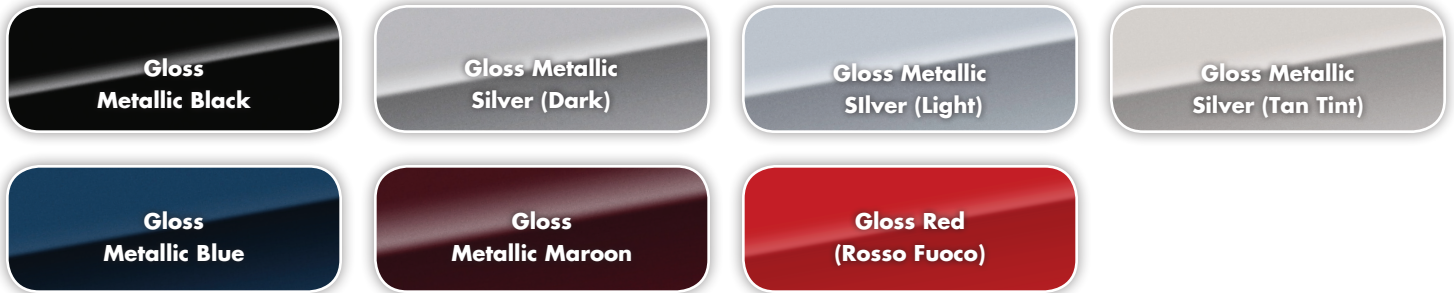

Cabinet Finishes

* Available finishes vary by model. Finish upgrades may take 6-8 weeks until product is available for shipment.

AirFrame Finishes

Custom Install

Outdoor/Landscape

Neolith Cabinet Finishes

Model / Option

Finish

EUR Retail (VAT incl.)

FLOORSTANDING SPEAKERS

Neolith	Floorstanding Front. Requires 6-8 weeks for production	€99,999/pr
Cabinet	Gloss Metallic: Black, Silver (Dark), Silver (Light), Silver (Tan), Blue, Maroon	+0
Cabinet	Gloss: Red (Rosso Fuoco)	+0
Cabinet	*For custom finishes, please contact MartinLogan for pricing.	