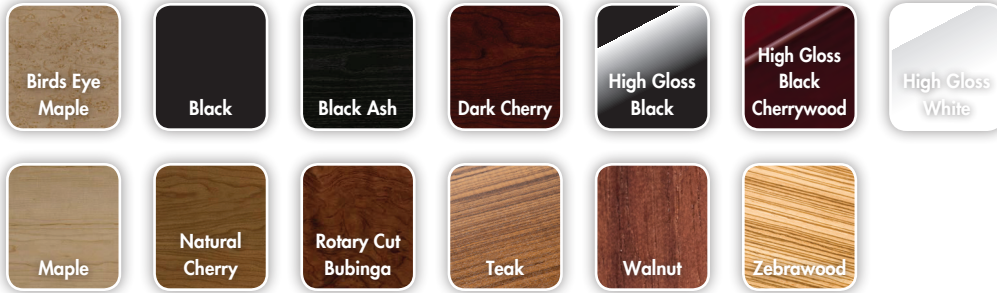

Cabinet Finishes

* Available finishes vary by model. Finish upgrades may take 6-8 weeks until product is available for shipment.

AirFrame Finishes

Custom Install

Outdoor/Landscape

Neolith Cabinet Finishes

Model / Option

Finish

EUR Retail (VAT incl.)

FLOORSTANDING SPEAKERS

Neolith	Floorstanding Front. Requires 6-8 weeks for production	€99,999/pr
Cabinet	Gloss Metallic: Black, Silver (Dark), Silver (Light), Silver (Tan), Blue, Maroon	+0
Cabinet	Gloss: Red (Rosso Fuoco)	+0
Cabinet	*For custom finishes, please contact MartinLogan for pricing.	